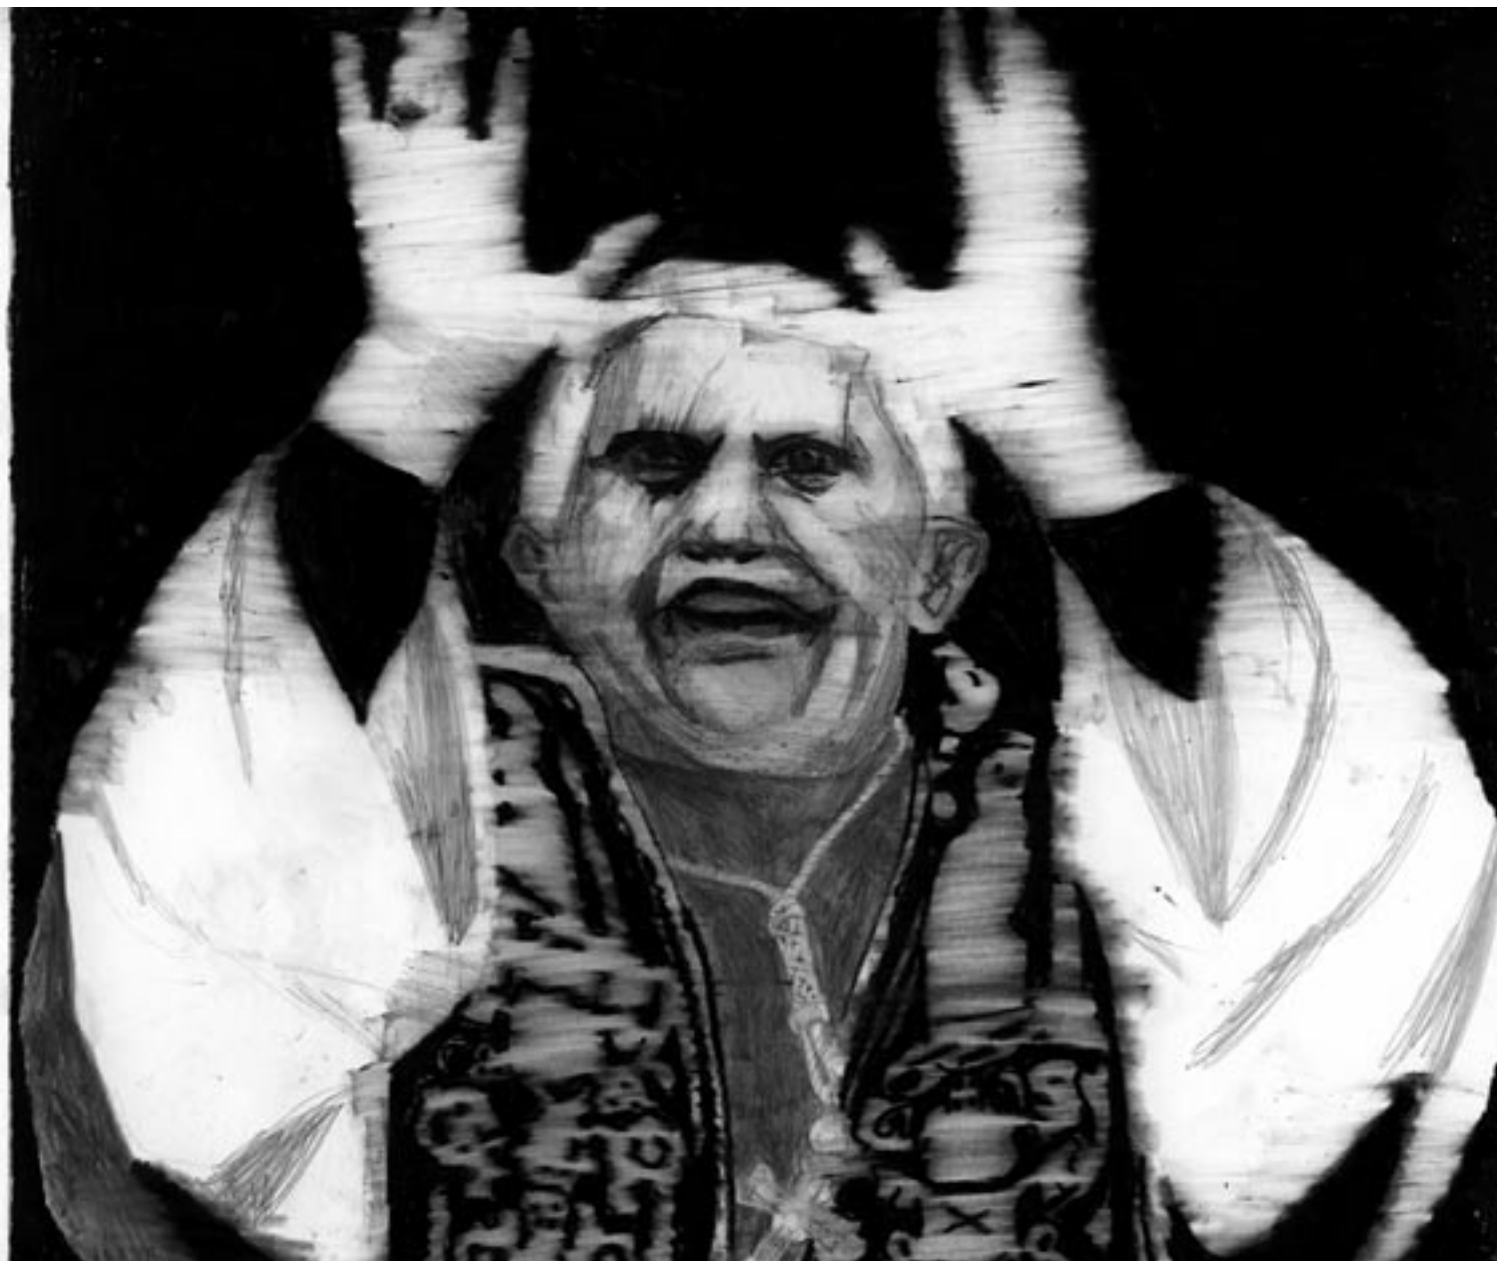

DRAWING, PENCIL AND BLACK PEN ON PAPER, 23CM X 23CM, 2005

DRAWING PENCIL AND BLACK PEN ON PAPER, 28CM X 33CM, 2005