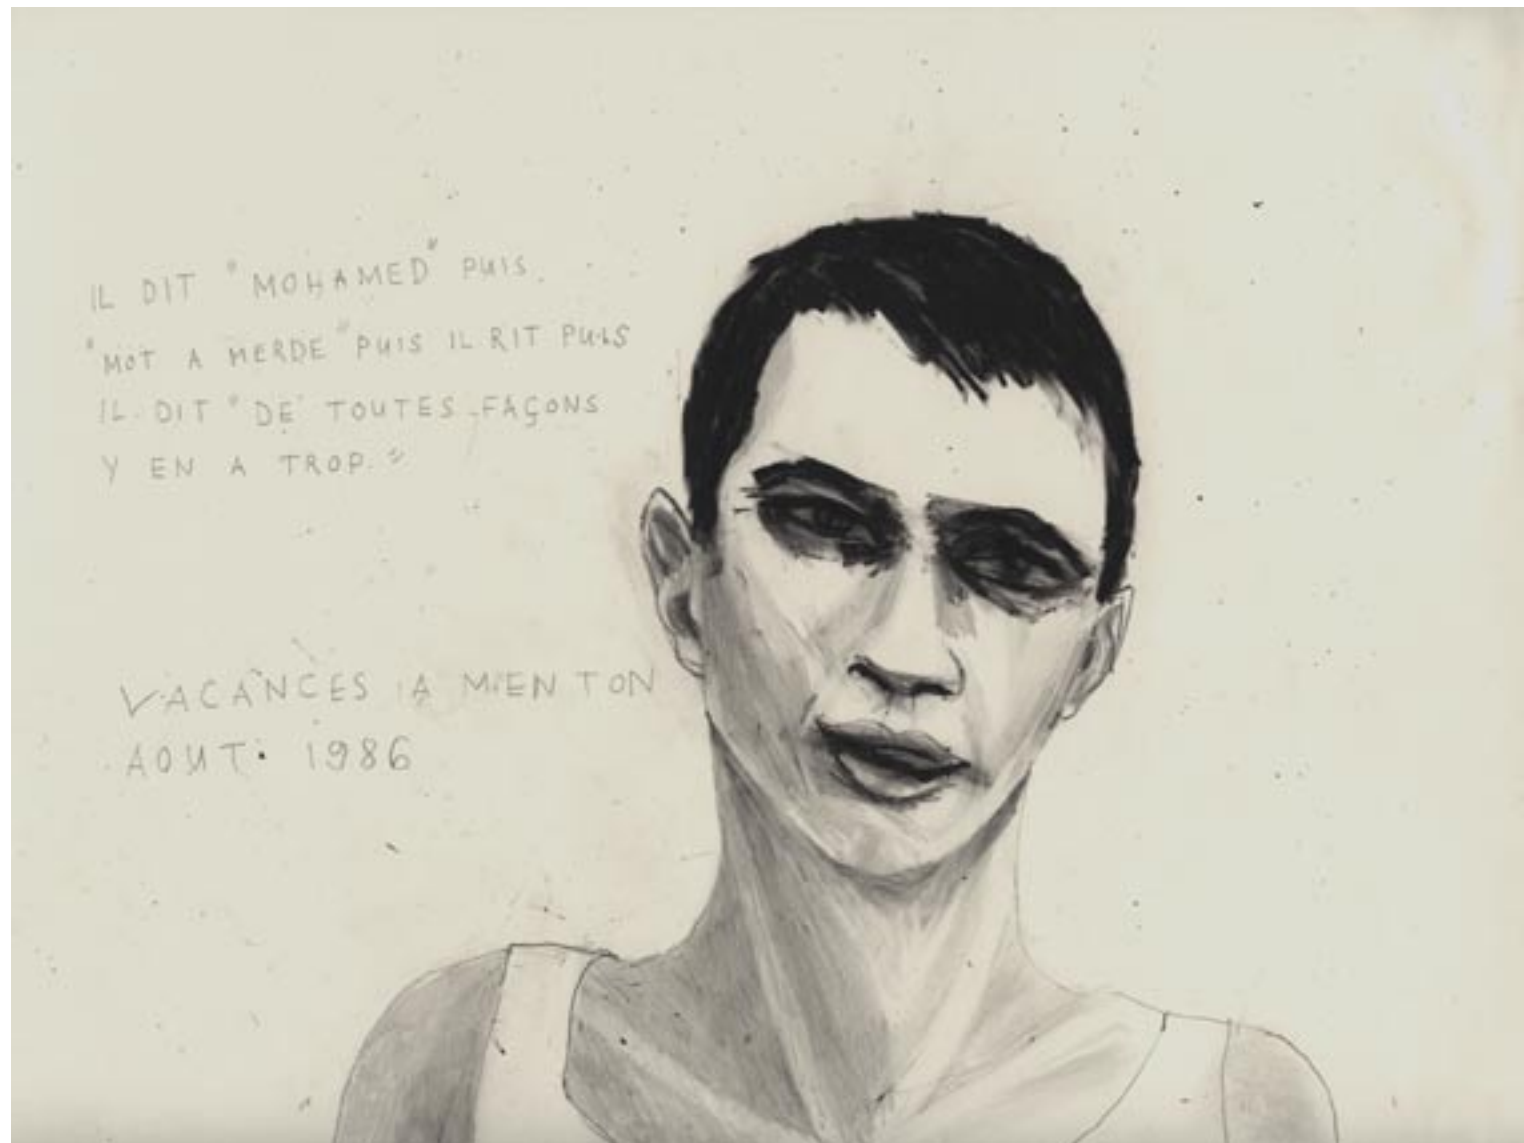

DRAWING PENCIL AND BLACK PEN ON PAPER, 33CM X 45CM, 2005