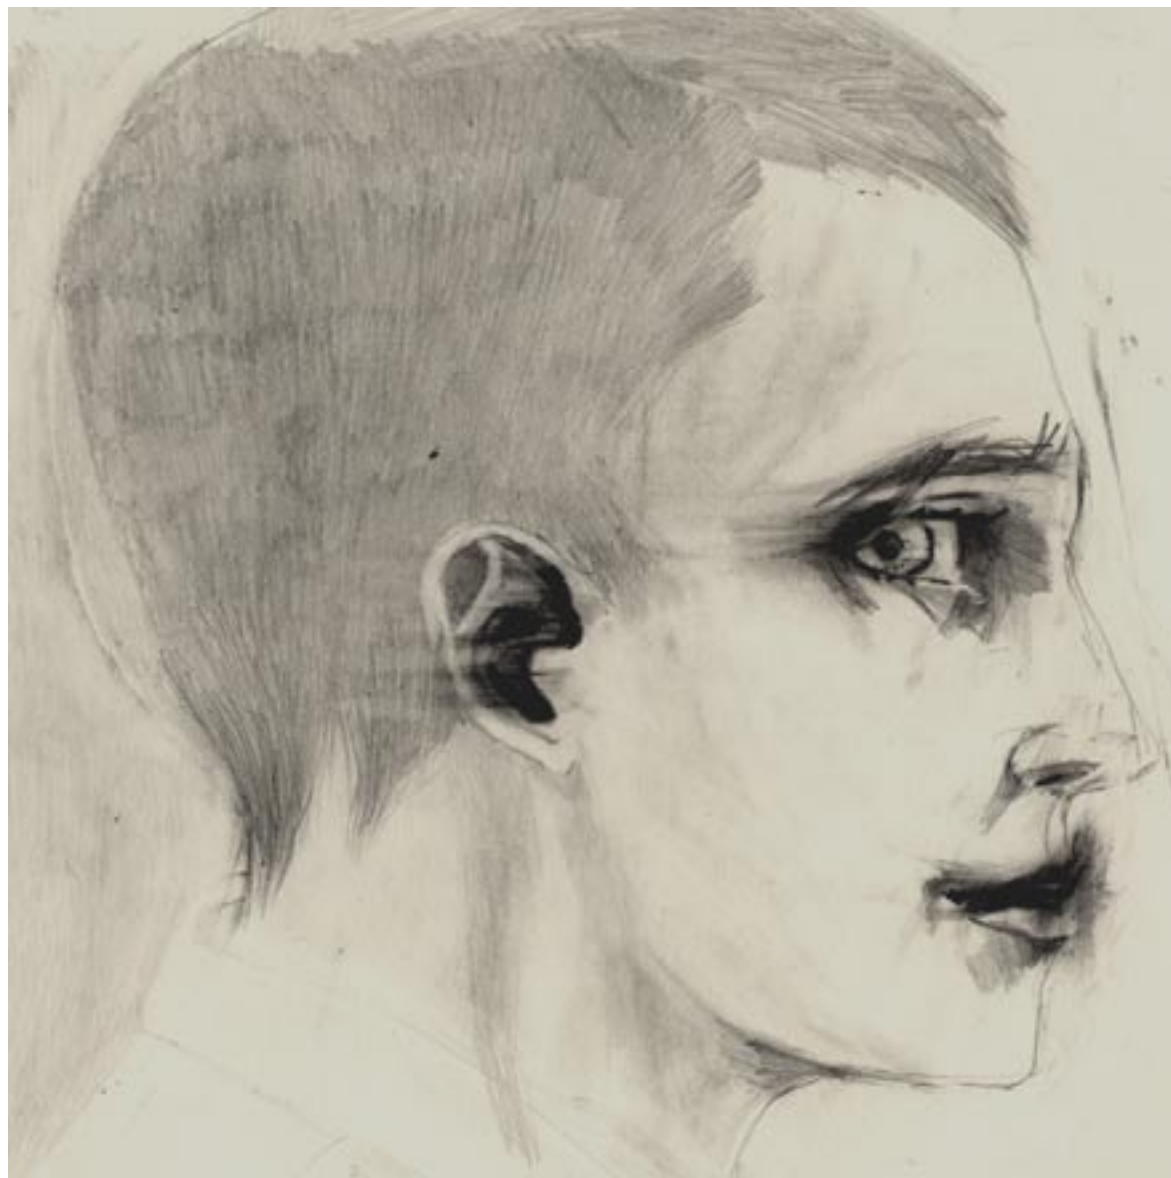

EXHIBITION VIEW, SEVERAL FRAMED DRAWINGS, VARIABLE SIZE, 2005