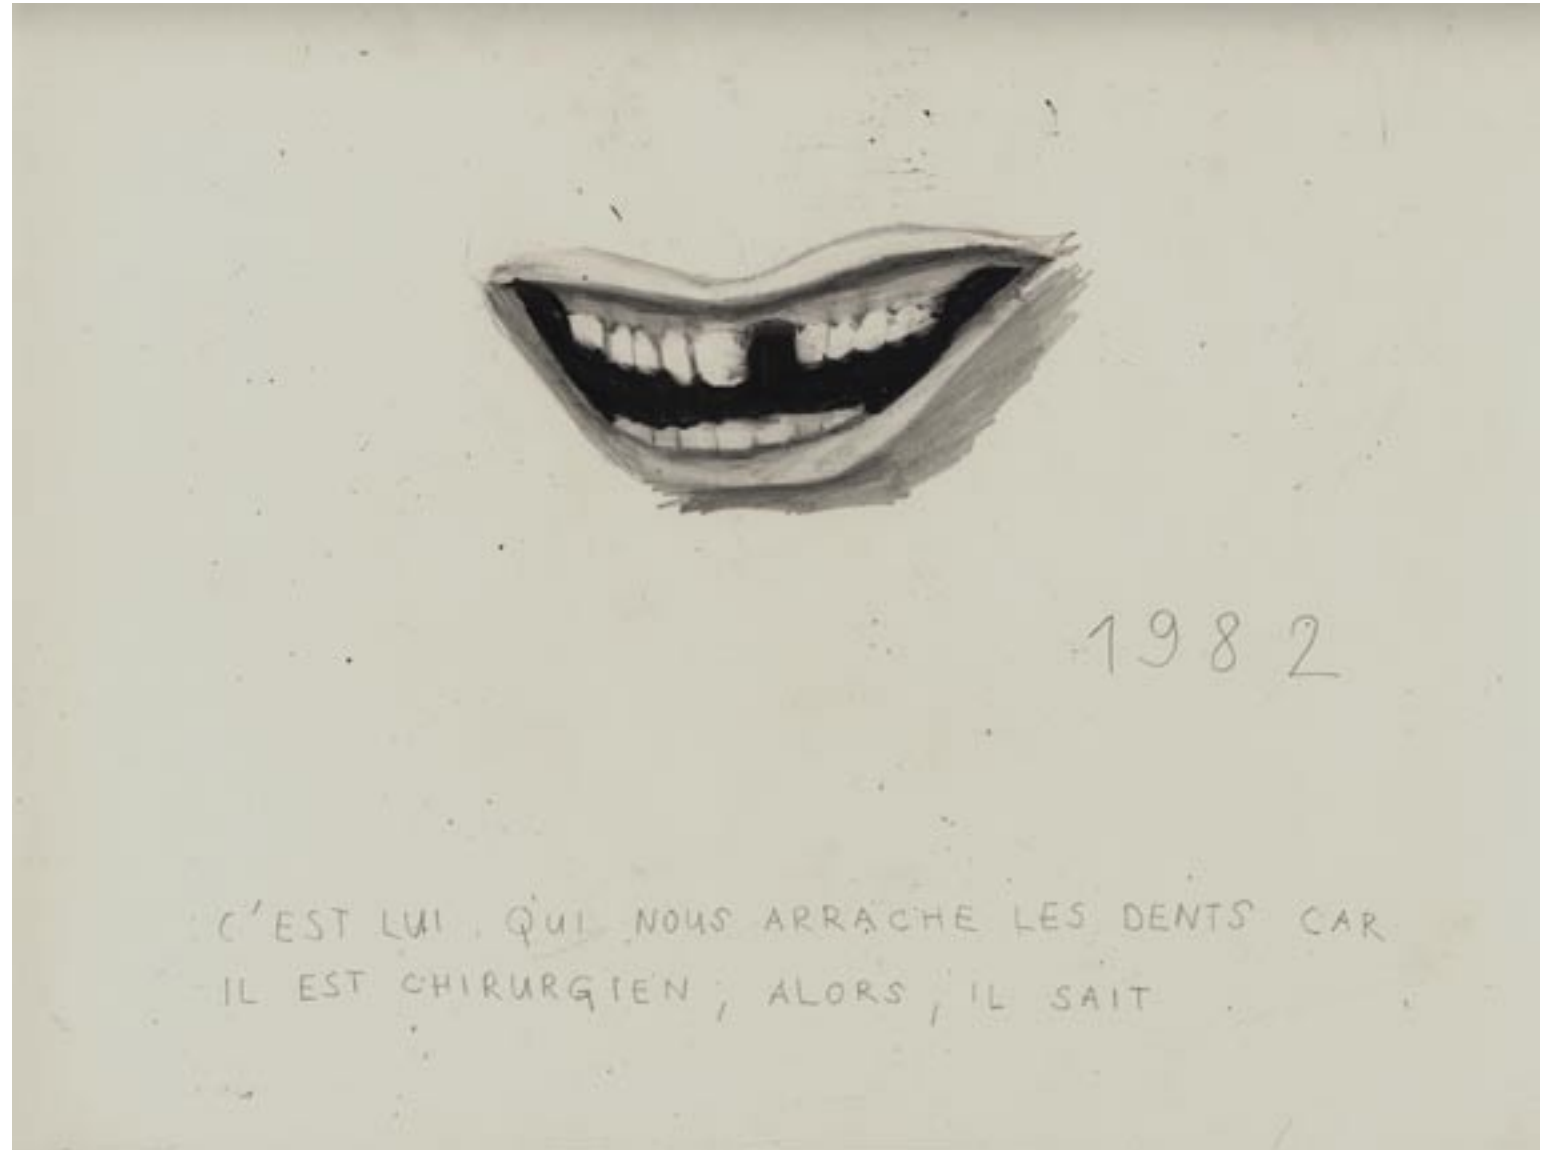

DRAWING PENCIL AND BLACK PEN ON PAPER, 33CM X 45CM, 2005